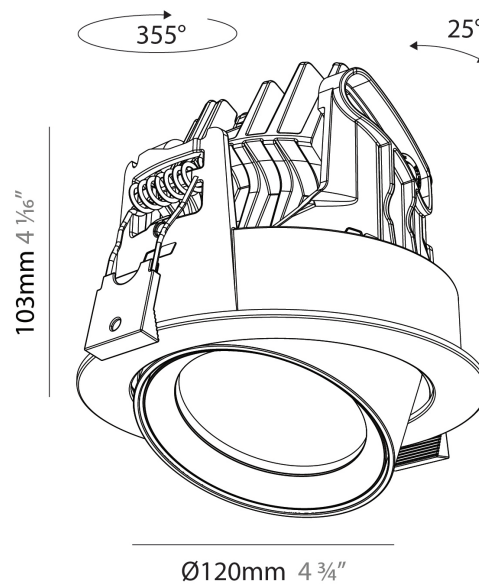

GENERAL

Series: Centriq
Subseries: Centriq Round Adjustable
Partner: Prolicht
Division: Architectural
Installation: Recessed
Product Type: Downlight
Mounting Location: Ceiling
Light Distribution: Adjustable / Downlight

PHYSICAL

Aperture Sizes - Downlights: 2"
Shape: Cylinder
Diameter (mm): 120
Diameter (in): 4 ¾"
Height (mm): 105
Height (in): 4 ⅙"
Min. Recessing Depth (mm): 120
Min. Recessing Depth (in): 4 ¾"
Weight (kg): 0.651
Diffuser: Lens Pack - No Lens / Opal / Linear Spread Lens / Honeycomb / Spread Lens
Fixture Finish: SSR / BKV / CWI / CRY / HAB / UFT / ITA / RUA / FTG / MYG / LOD / PUS / FRO / FUP / KIA / POP / BLS / SPG / MEY / GOH / CHC / COM / ABZ / JAG / OBR / MOS / ROR
Fixture Material: Aluminum
Cut-out Measurements: Dia. 112mm / 4 7/16"

ELECTRICAL

Lamp Type: LED (Zhaga Standard)
Input Wattage (W): 27.4
Total Output Wattage (W): 24.6
Dimming: Dali Dimming
Driver Included: No
Driver Location: Recessed Housing
Driver Type: Constant Current - Universal
Driver Class: Class 2
Input Voltage (V): 120 - 277
Constant Current (MA): 700

LED

Color Temperature (°K): 2700-6500 Tunable White
Max. Delivered Lumen (lm): Max 2403
Nominal Lumen (lm): 2827
CRI: >90 CRI
Lamp Life (hrs): 50000

OPTICAL

Reflector°: 24 / 34 / 54
Adjustability: Rotational 350°; Tilt 90°

RATINGS AND CERTIFICATIONS

Certified By: Certified for North American Standards
IP rating: IP20