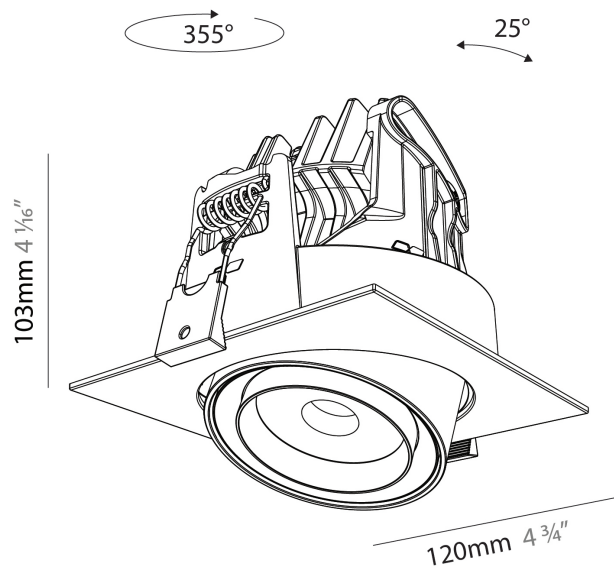

GENERAL

Series: Centriq
Subseries: Centriq Square Flex Adjustable
Partner: Prolicht
Division: Architectural
Installation: Recessed
Product Type: Downlight
Mounting Location: Ceiling
Light Distribution: Adjustable / Downlight

PHYSICAL

Aperture Sizes - Downlights: 2"
Shape: Cylinder
Length (mm): 120
Length (in): 4 3/4
Width (mm): 120
Width (in): 4 3/4
Height (mm): 105
Height (in): 4 1/8
Min. Recessing Depth (mm): 120
Min. Recessing Depth (in): 4 3/4
Weight (kg): 0.666
Fixture Finish: SSR / BKV / CWI / CRY / HAB / UFT / ITA / RUA / FTG / MYG / LOD / PUS / FRO / FUP / KIA / POP / BLS / SPG / MEY / GOH / CHC / COM / ABZ / JAG / OBR / MOS / ROR
Fixture Material: Aluminum
Cut-out Measurements: Dia. 112mm / 4 7/16"

ELECTRICAL

Lamp Type: LED (Zhaga Standard)
Input Wattage (W): 20.5
Total Output Wattage (W): 18.1
Dimming: Tri-Mode (Non-Dimming and Phase Dimming (120Vac only) and 0-10V Dimming)
Driver Included: Yes
Driver Location: Recessed Housing
Driver Type: Constant Current - Universal
Driver Class: Class 2
Housing: ENCP3
Input Voltage (V): 120 - 277
Constant Current (MA): 500

LED

Color Temperature (*K): 2700 / 3000 / 3500 / 4000
Max. Delivered Lumen (lm): 1201 / 1294 / 1346 / 1373
Nominal Lumen (lm): 1668 / 1797 / 1869 / 1907
CRI: >90 CRI
Lamp Life (hrs): 50000

OPTICAL

Beam Angle: 18 / 30 / 46
Adjustability: Rotational 350° / Tilt 25°

RATINGS AND CERTIFICATIONS

Certified By: CSA Certified to UL and CSA Standards
IP rating: IP20