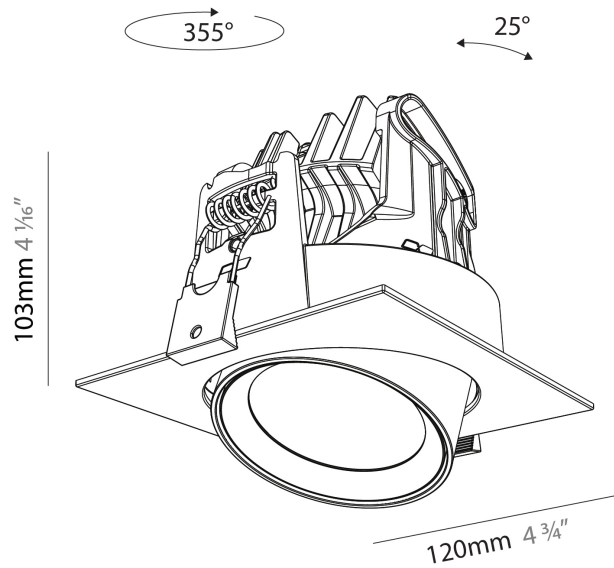

GENERAL

Series: Centriq
Subseries: Centriq Square Adjustable
Partner: Prolicht
Division: Architectural
Installation: Recessed
Product Type: Downlight
Mounting Location: Ceiling
Light Distribution: Adjustable / Downlight

PHYSICAL

Aperture Sizes - Downlights: 2"
Shape: Cylinder
Diameter (mm): 120
Diameter (in): 4 3/4
Length (mm): 120
Length (in): 4 3/4
Height (mm): 105
Height (in): 4 1/8
Min. Recessing Depth (mm): 120
Min. Recessing Depth (in): 4 3/4
Weight (kg): 0.665
Diffuser: Lens Pack - No Lens / Opal / Linear Spread Lens / Honeycomb / Spread Lens
Fixture Finish: SSR / BKV / CWI / CRY / HAB / UFT / ITA / RUA / FTG / MYG / LOD / PUS / FRO / FUP / KIA / POP / BLS / SPG / MEY / GOH / CHC / COM / ABZ / JAG / OBR / MOS / ROR
Fixture Material: Aluminum
Cut-out Measurements: Dia. 112mm / 4 7/16"

ELECTRICAL

Lamp Type: LED (Zhaga Standard)
Input Wattage (W): 27.4
Total Output Wattage (W): 24.6
Dimming: Dali Dimming
Driver Included: No
Driver Location: Recessed Housing
Driver Type: Constant Current - Universal
Driver Class: Class 2
Input Voltage (V): 120 - 277
Constant Current (MA): 700

LED

Color Temperature (°K): 2700-6500 Tunable White
Max. Delivered Lumen (lm): 2058 - 2329
Nominal Lumen (lm): 2497 - 2827
CRI: >90 CRI
Lamp Life (hrs): 50000

OPTICAL

Reflector°: 24 / 34 / 54
Adjustability: Rotational 350° / Tilt 25°

RATINGS AND CERTIFICATIONS

Certified By: CSA Certified to UL and CSA Standards
IP rating: IP20