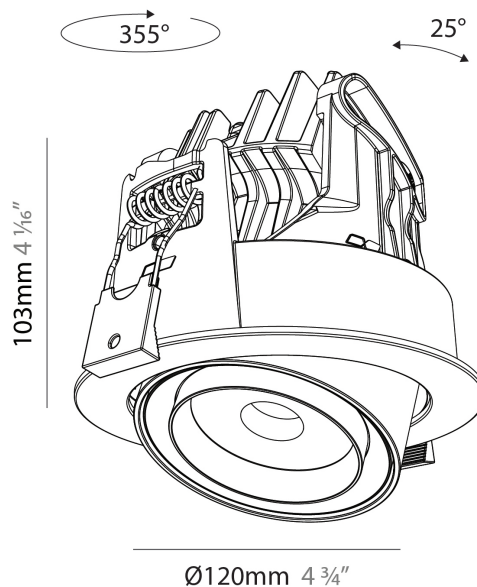

GENERAL

Series: Centriq
Subseries: Centriq Round Flex Adjustable
Partner: Prolicht
Division: Architectural
Installation: Recessed
Product Type: Downlight
Mounting Location: Ceiling
Light Distribution: Adjustable / Downlight

PHYSICAL

Aperture Sizes - Downlights: 2"
Shape: Cylinder
Diameter (mm): 120
Diameter (in): 4 ¾
Height (mm): 105
Height (in): 4 ⅞
Min. Recessing Depth (mm): 120
Min. Recessing Depth (in): 4 ¾
Weight (kg): 0.666
Fixture Finish: [SSR / BKV / CWI / CRY / HAB / UFT / ITA / RUA / FTG / MYG / LOD / PUS / FRO / FUP / KIA / POP / BLS / SPG / MEY / GOH / CHC / COM / ABZ / JAG / OBR / MOS / ROR](#)
Fixture Material: Aluminum
Cut-out Measurements: Dia. 112mm / 4 7/16"

ELECTRICAL

Lamp Type: LED (Zhaga Standard)
Input Wattage (W): 8.2
Total Output Wattage (W): 7.3
Dimming: Dali Dimming
Driver Included: No
Driver Location: Recessed Housing
Driver Type: Constant Current - Universal
Driver Class: Class 2
Input Voltage (V): 120 - 277
Constant Current (MA): 200

LED

Color Temperature (°K): 2700-6500 Tunable White
Max. Delivered Lumen (lm): 391 - 451
Nominal Lumen (lm): 576 - 664
CRI: >90 CRI
Lamp Life (hrs): 50000

OPTICAL

Beam Angle: [14 - 46](#)
Adjustability: Rotational 350° / Tilt 25°

RATINGS AND CERTIFICATIONS

Certified By: CSA Certified to UL and CSA Standards
IP rating: IP20