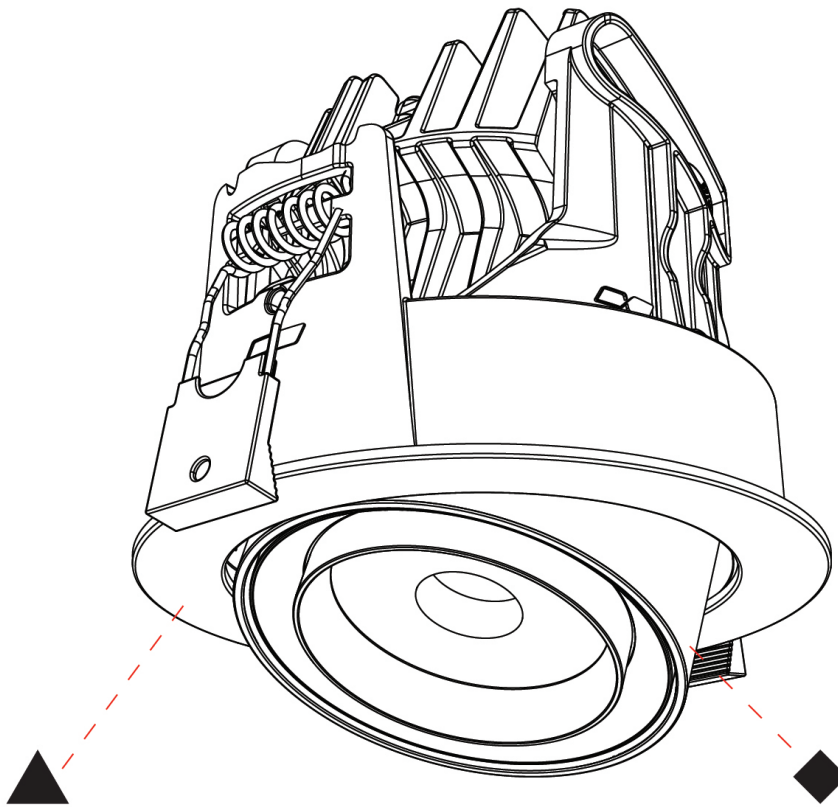

CENTRIQ ROUND FLEX ADJUSTABLE RECESSED

A35980-

PROJECT

TYPE

SPECIFIER

QUANTITY

DATE